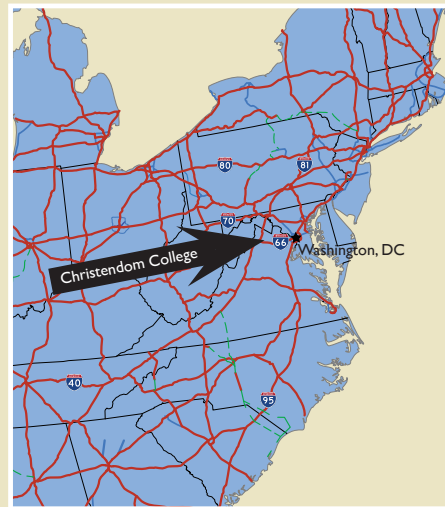

Directions

Christendom College is located minutes outside the historic town of Front Royal, Virginia. Directions are as follows:

From Route 66. Take Exit 6. Follow 522 South through Front Royal. (Take a left at the traffic light by the Verizon Wireless Store and another left at the next light.) Take a left at the next light which is 6th Street. Continue on 6th Street which then turns into Happy Creek Road. After 2.2 miles, take a left onto Shenandoah Shores Road. After 1.5 miles, Christendom will be on the left.

Hotel Information

Some of the following give discounts if you mention Christendom.

Fairfield Inn & Suites   Super 8 Motel
540.465.1600   540.636.4888

Cool Harbor Motel   Quality Inn
540.635.2191   540.635-3161

Hampton Inn   Holiday Inn
540.635.1882   540.631.3050

Visitors can choose from a wide variety of facilities and activities: fine restaurants, historic Bed & Breakfasts, Civil War battlefields, countless hiking trails, numerous golf courses, and tours of Skyline Drive and Skyline Caverns. We strongly recommend a visit to the Front Royal Chamber of Commerce (on Main and Chester Streets, call 540.635.185) which stocks hundreds of brochures on area attractions.

**CHRISTENDOM
COLLEGE**

Restoring all things in Christ
134 Christendom Drive
Front Royal, Virginia 22630

800.877.5456 | www.christendom.edu