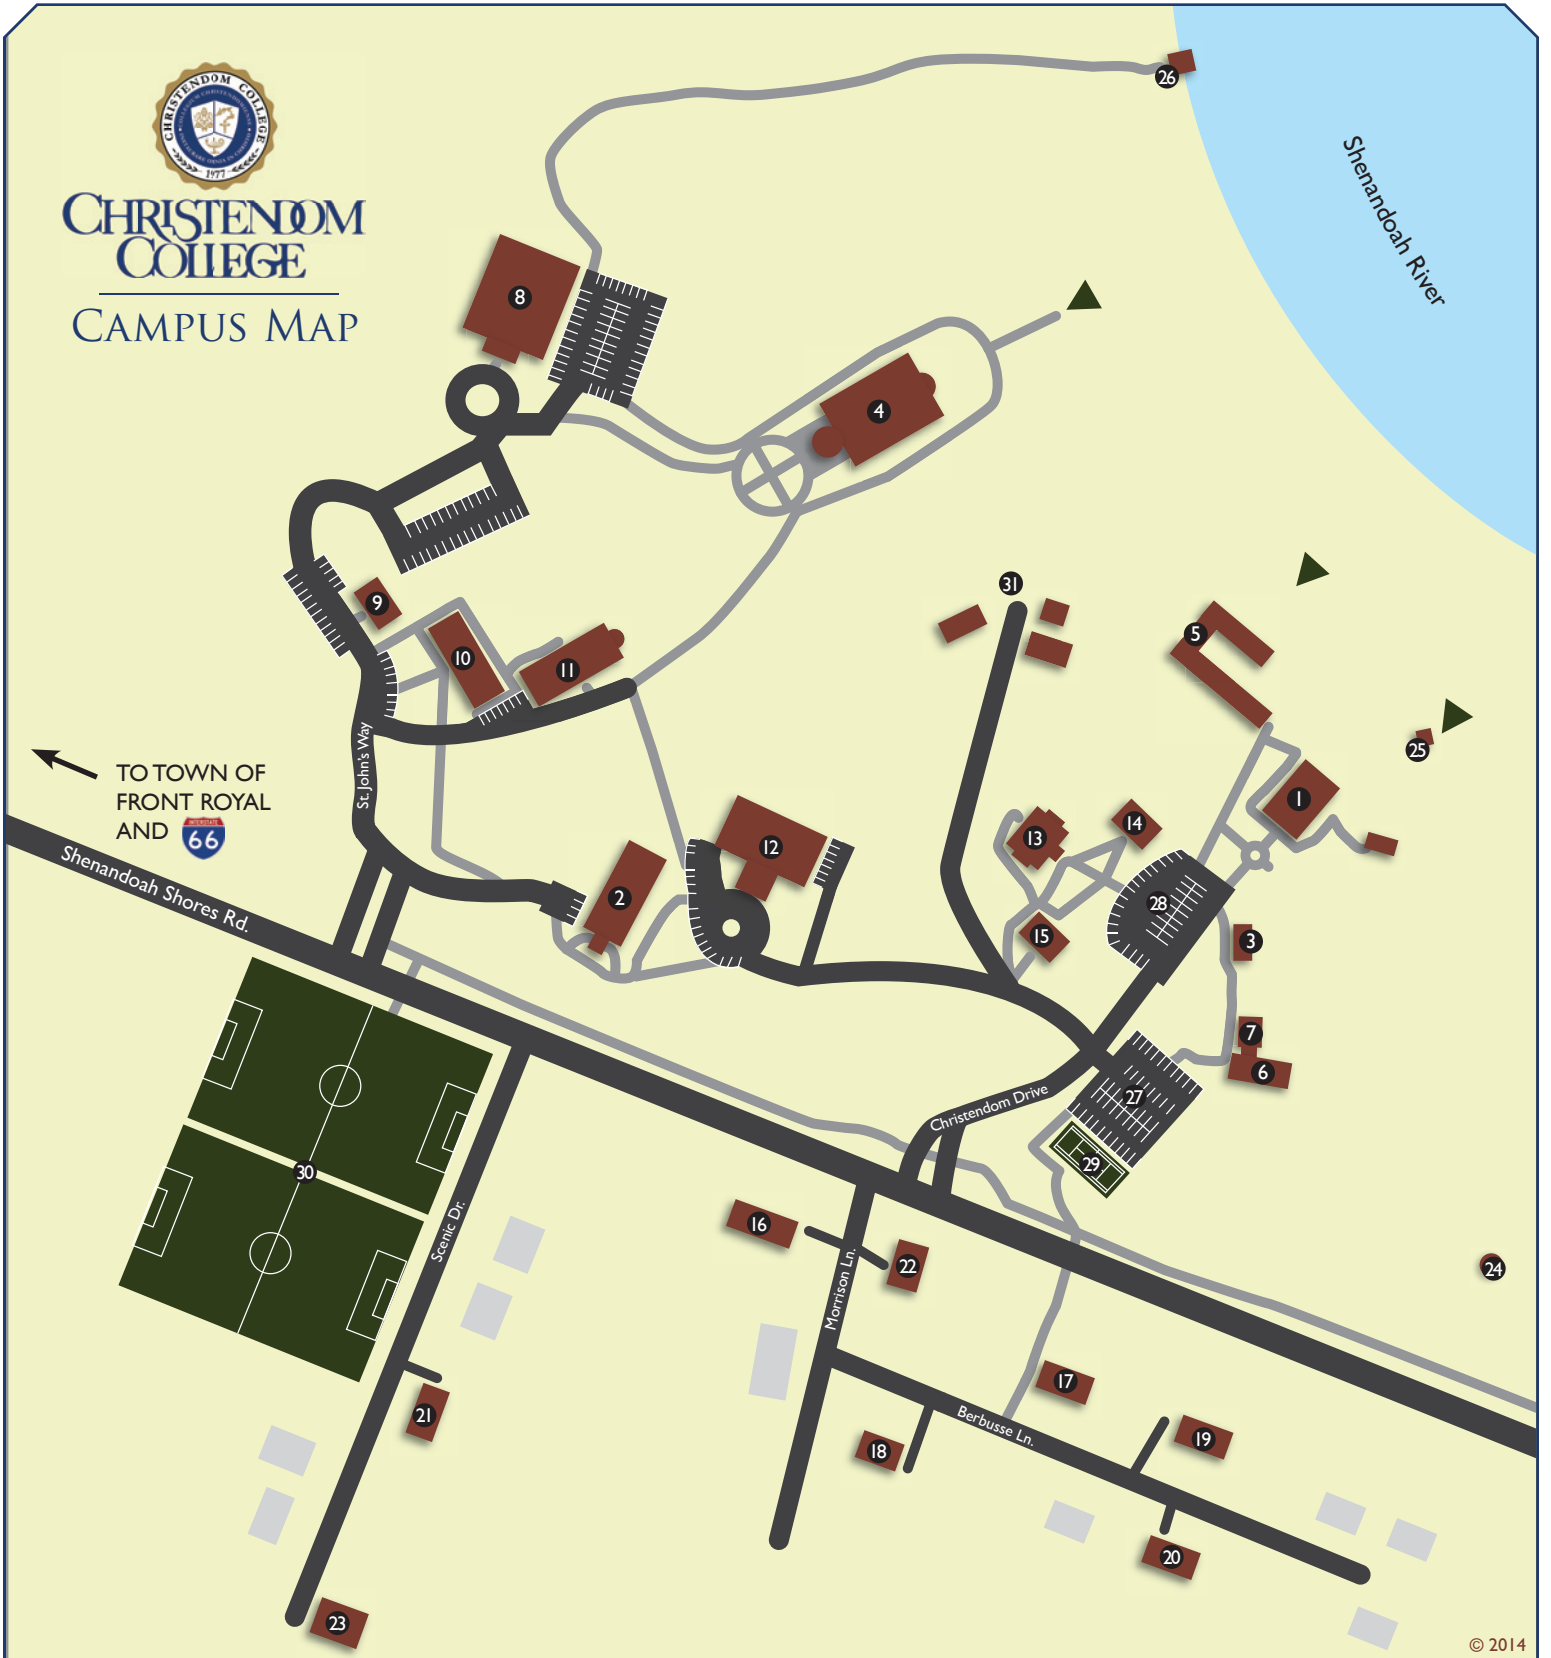

CHRISTENDOM COLLEGE

CAMPUS MAP

© 2014

LEGEND

1. Regina Coeli Hall Office of the President Admissions Registrar Financial Aid Business Office IT Administration Human Resources Campus Receptionist Academic Affairs Alumni Affairs Radio Christendom Studio Advancement Operations 2. Christ the King Chapel 3. St. Thomas Aquinas Hall	4. St. John the Evangelist Library Classrooms Sacred Grounds Coffee Shop 5. Madonna Hall Faculty Offices 6. John Paul the Great Student Center Student Life Office Career Development 7. St. Kilian's Café 8. St. Louis the Crusader Gymnasium 9. St. Margaret Residence Hall 10. St. Campion Residence Hall 11. St. Catherine Residence Hall	12. St. Lawrence Commons Dining Hall Classrooms Nurse's Office Campus Cleaning Services 13. St. Benedict Residence Hall 14. St. Joseph Residence Hall 15. St. Francis Residence Hall 16. St. Anne Residence Hall 17. St. Augustine Residence Hall 18. St. Dominic Residence Hall 19. St. Pius Residence Hall 20. St. Theresa Residence Hall	21. St. Kevin Residence Hall 22. Padre Pio Priests Residence Hall 23. Newman House 24. Observatory 25. Founder's Graveyard 26. St. Brendan's Dock 27. Visitor Parking 28. Faculty-Staff Parking 29. Tennis Court 30. Rugby/Soccer Fields 31. Maintenance Buildings ▼ River Overlooks