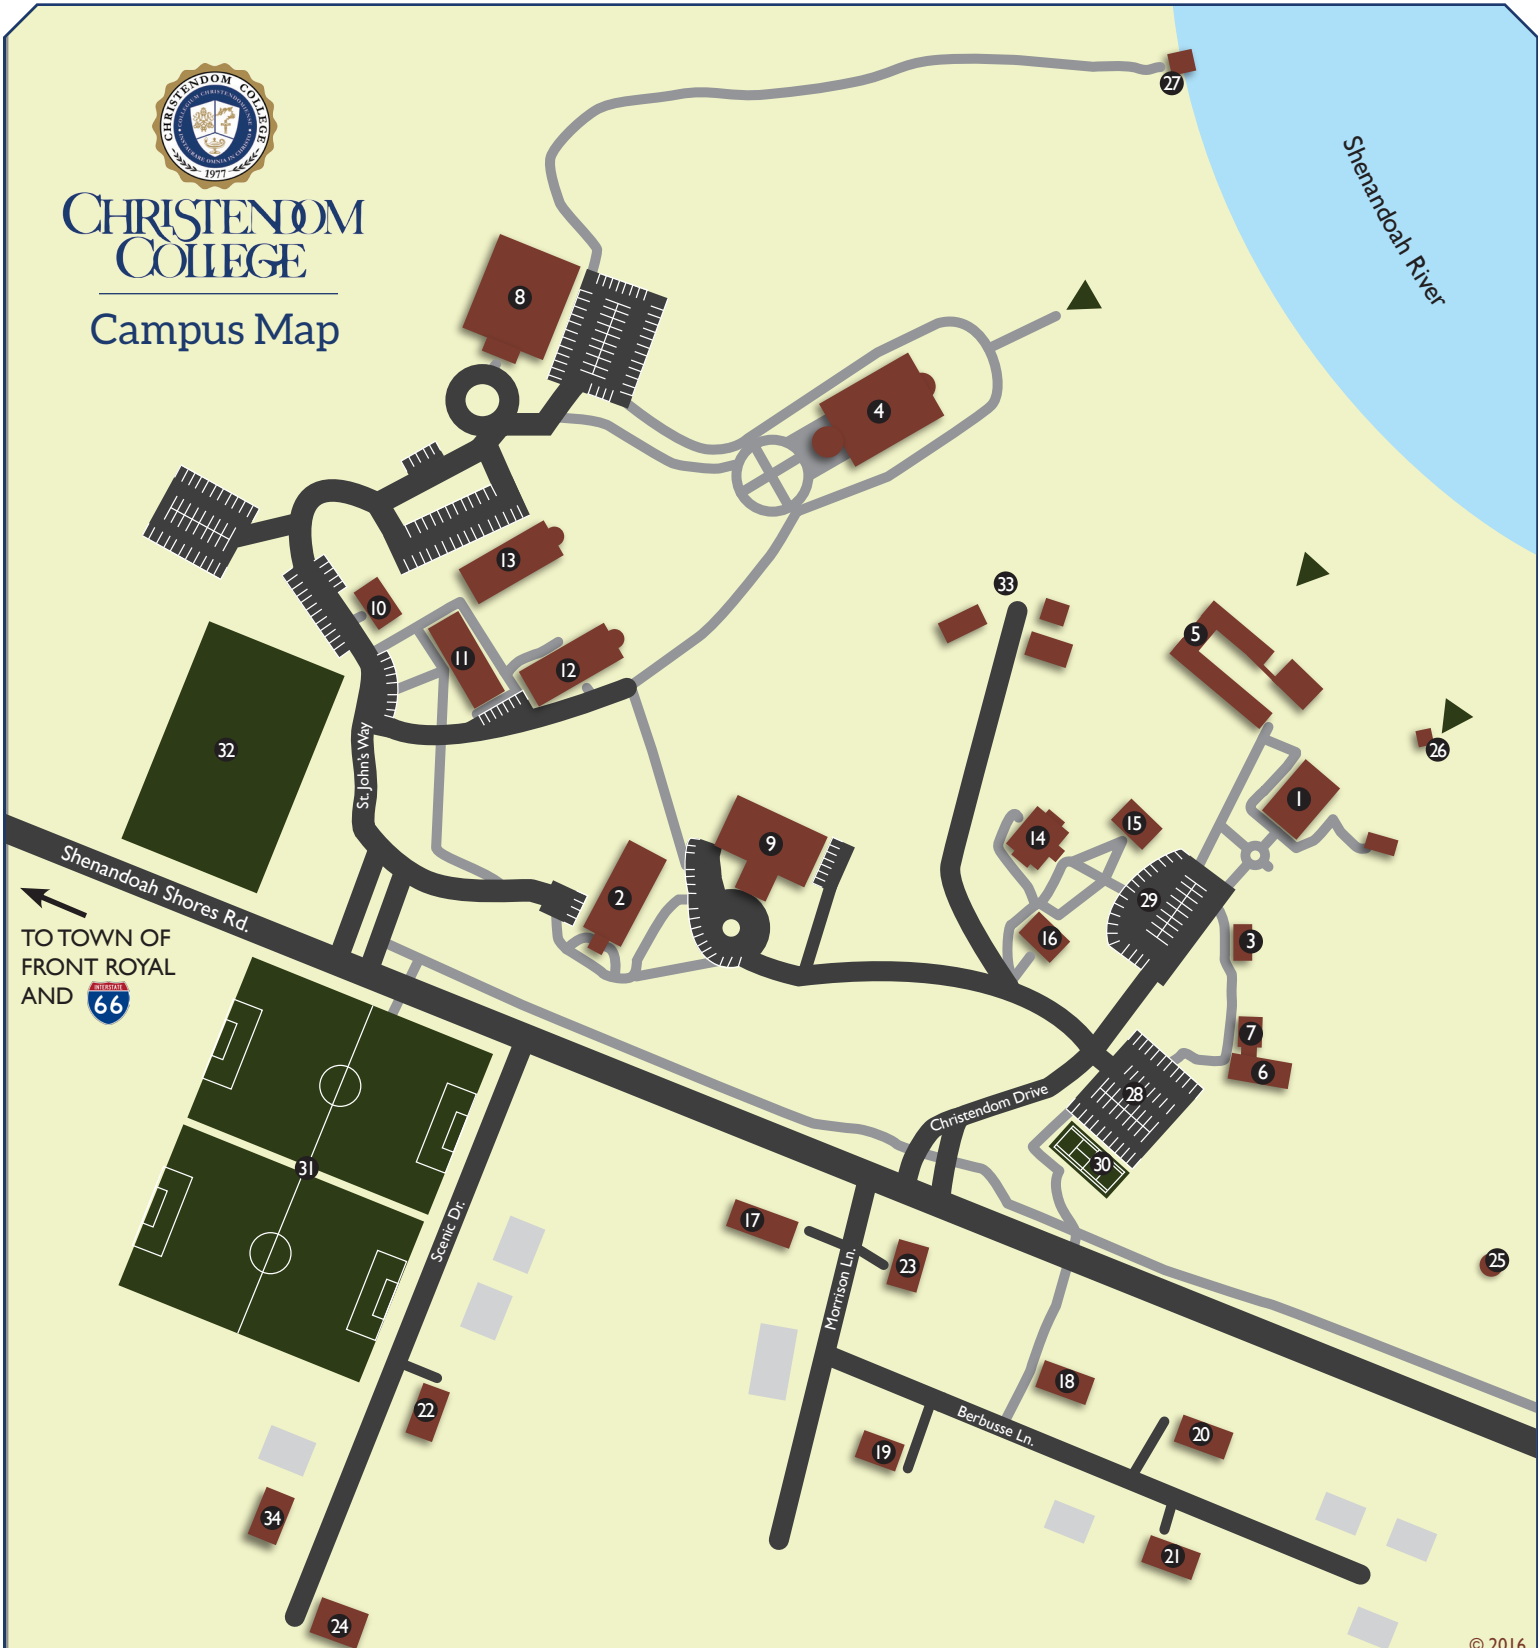

CHRISTENDOM COLLEGE

Campus Map

© 2016

LEGEND

- | | | | |
|--|--|---|--|
| <p>1. Regina Coeli Hall
Office of the President
Admissions
Registrar
IT Administration
Human Resources
Campus Receptionist
Academic Affairs
Alumni Affairs
Advancement
Operations</p> <p>2. Christ the King Chapel</p> <p>3. St. Thomas Aquinas Hall</p> <p>4. St. John the Evangelist Library
Classrooms
Sacred Grounds Coffee Shop</p> | <p>5. Madonna Hall
Faculty Offices</p> <p>6. John Paul the Great Student Center
Student Life Offices
Career Development</p> <p>7. St. Kilian's Café</p> <p>8. St. Louis the Crusader Gymnasium</p> <p>9. St. Lawrence Commons
Dining Hall
Classrooms
Nurse's Office
Campus Cleaning Services</p> <p>10. St. Columba Residence Hall</p> <p>11. St. Campion Residence Hall</p> | <p>12. St. Catherine Residence Hall</p> <p>13. St. Clare Residence Hall</p> <p>14. St. Benedict Residence Hall</p> <p>15. St. Joseph Residence Hall</p> <p>16. St. Francis Residence Hall</p> <p>17. St. Anne Residence Hall</p> <p>18. St. Augustine Residence Hall</p> <p>19. St. Dominic Residence Hall</p> <p>20. St. Pius Residence Hall</p> <p>21. St. Theresa Residence Hall</p> <p>22. St. Kevin Hall
Financial Aid
Business Office</p> | <p>23. Padre Pio Priests Residence Hall</p> <p>24. Newman House</p> <p>25. Observatory</p> <p>26. Founder's Graveyard</p> <p>27. St. Brendan's Dock</p> <p>28. Visitor Parking</p> <p>29. Faculty-Staff Parking</p> <p>30. Tennis Court</p> <p>31. Crusader Fields</p> <p>32. Campion Field</p> <p>33. Maintenance Buildings</p> <p>34. St. Martha Hall</p> <p>▽ River Overlooks</p> |
|--|--|---|--|