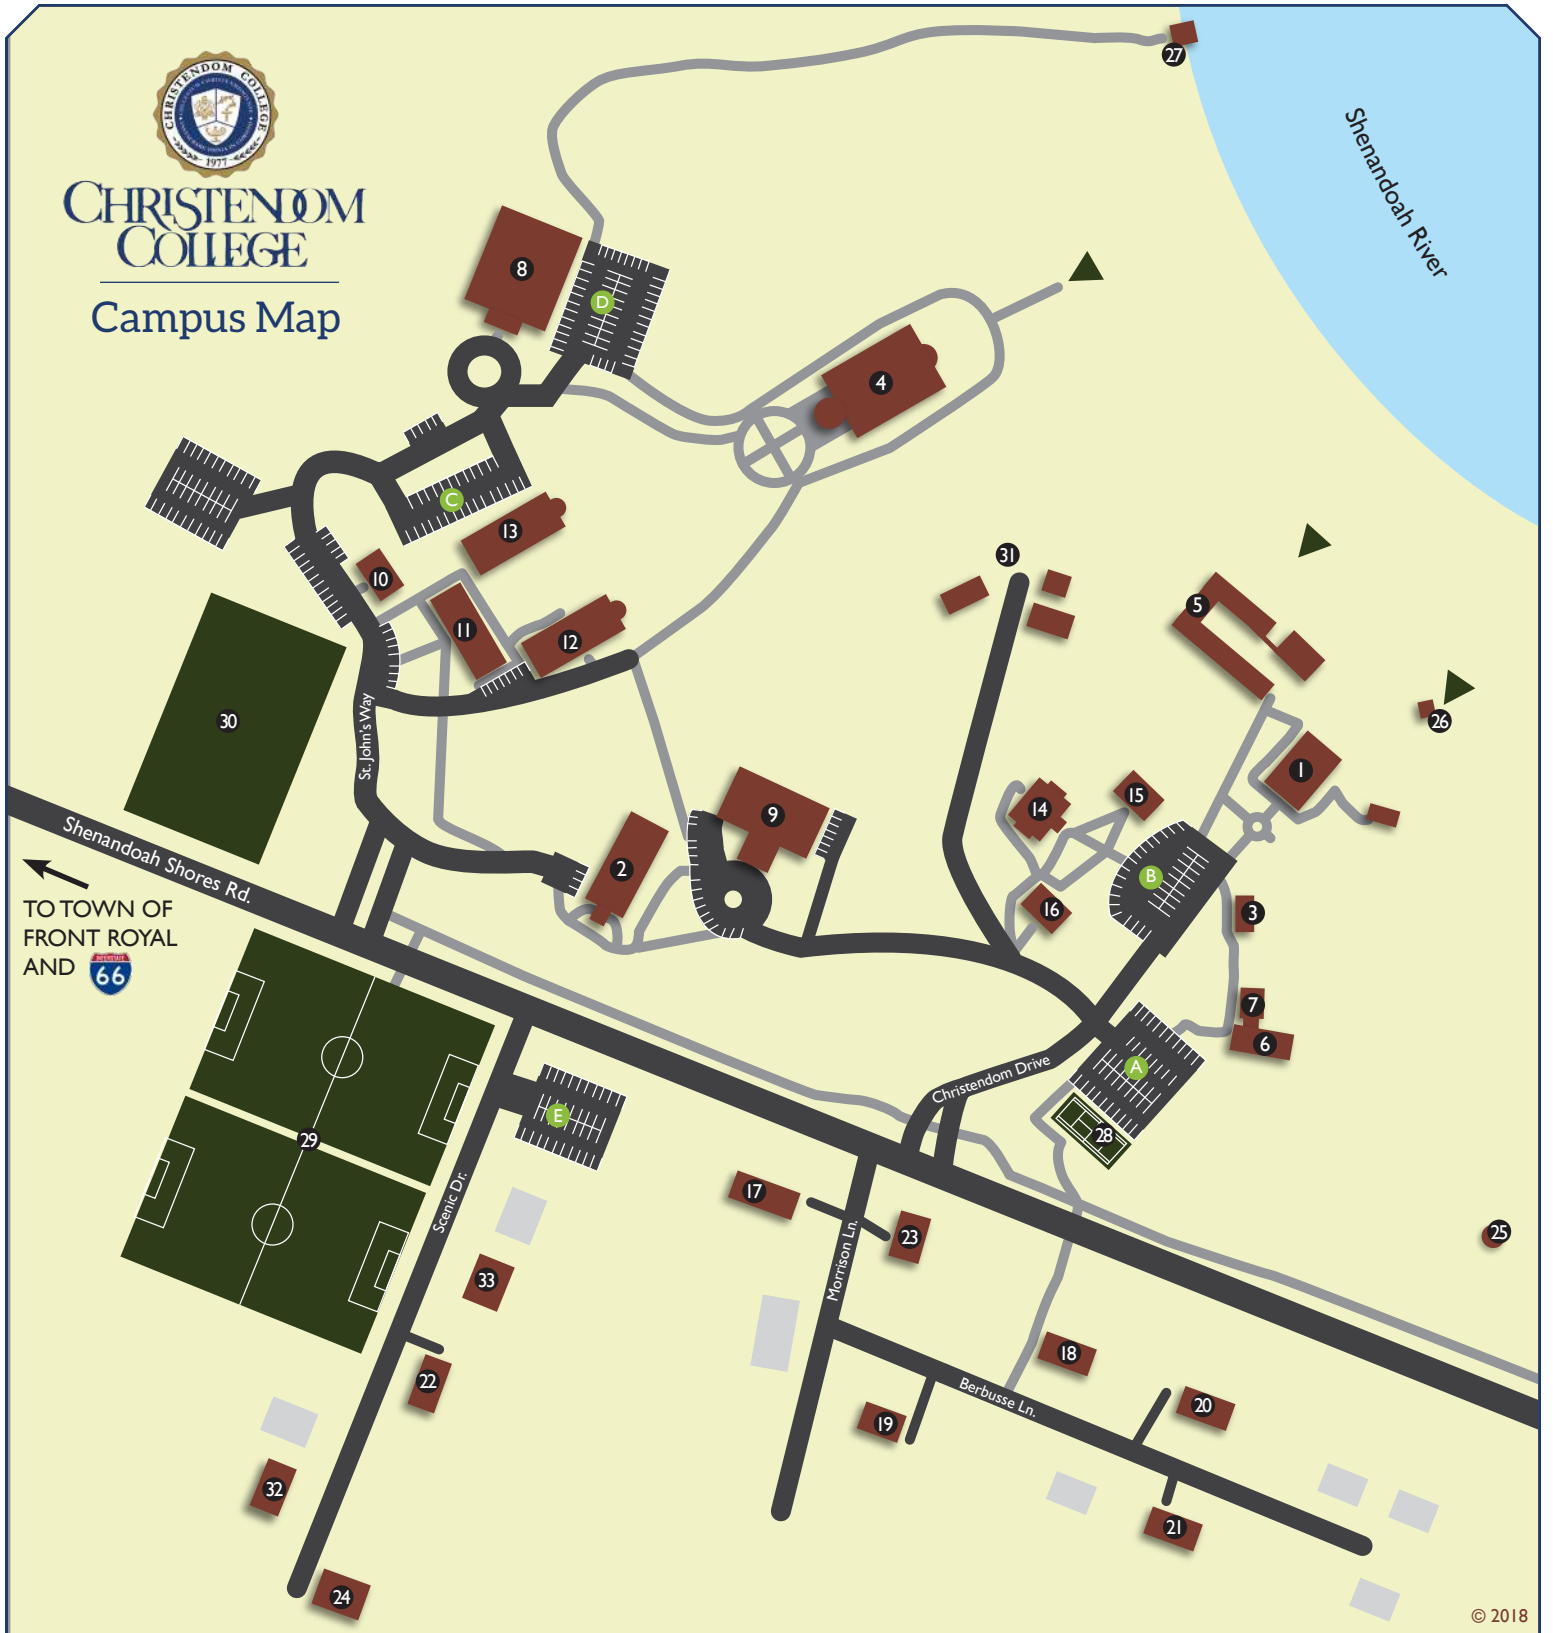

CHRISTENDOM COLLEGE

Campus Map

© 2018

LEGEND

- | | | | |
|---|--|--|---|
| 1. Regina Coeli Hall
Office of the President
Admissions
Registrar
IT Administration
PR & Marketing
Campus Receptionist
Academic Affairs
Alumni Affairs
Advancement | 6. John Paul the Great Student Center
Student Life Offices
Career Development | 14. St. Benedict Residence Hall
15. St. Joseph Residence Hall
16. St. Francis Residence Hall
17. St. Anne Residence Hall
18. St. Augustine Residence Hall
19. St. Dominic Residence Hall
20. St. Pius Residence Hall
21. St. Theresa Residence Hall
22. St. Kevin Hall
Financial Aid
Business Office | 27. St. Brendan's Dock
28. Tennis Court
29. Crusader Fields
30. Campion Field
31. Maintenance Buildings
32. St. Martha Hall
33. Bl. Pier Giorgio Frassati Hall
Operations & Events |
| 2. Christ the King Chapel
3. St. Thomas Aquinas Hall
4. St. John the Evangelist Library
Classrooms
Sacred Grounds Coffee Shop
5. Madonna Hall - Faculty Offices | 7. St. Kilian's Café
8. St. Louis the Crusader
Gymnasium
9. St. Lawrence Commons
Dining Hall
Classrooms
Nurse's Office
Campus Cleaning Services | 23. Padre Pio Priests Residence Hall
24. Newman House
25. Observatory
26. Founder's Graveyard | ▼ River Overlooks
A: Visitor & Student Center Parking
B: Faculty & Staff Parking
C: Women's Residence Hall Parking
D: Gym Parking
E: Crusader Fields Lot (Overflow) |